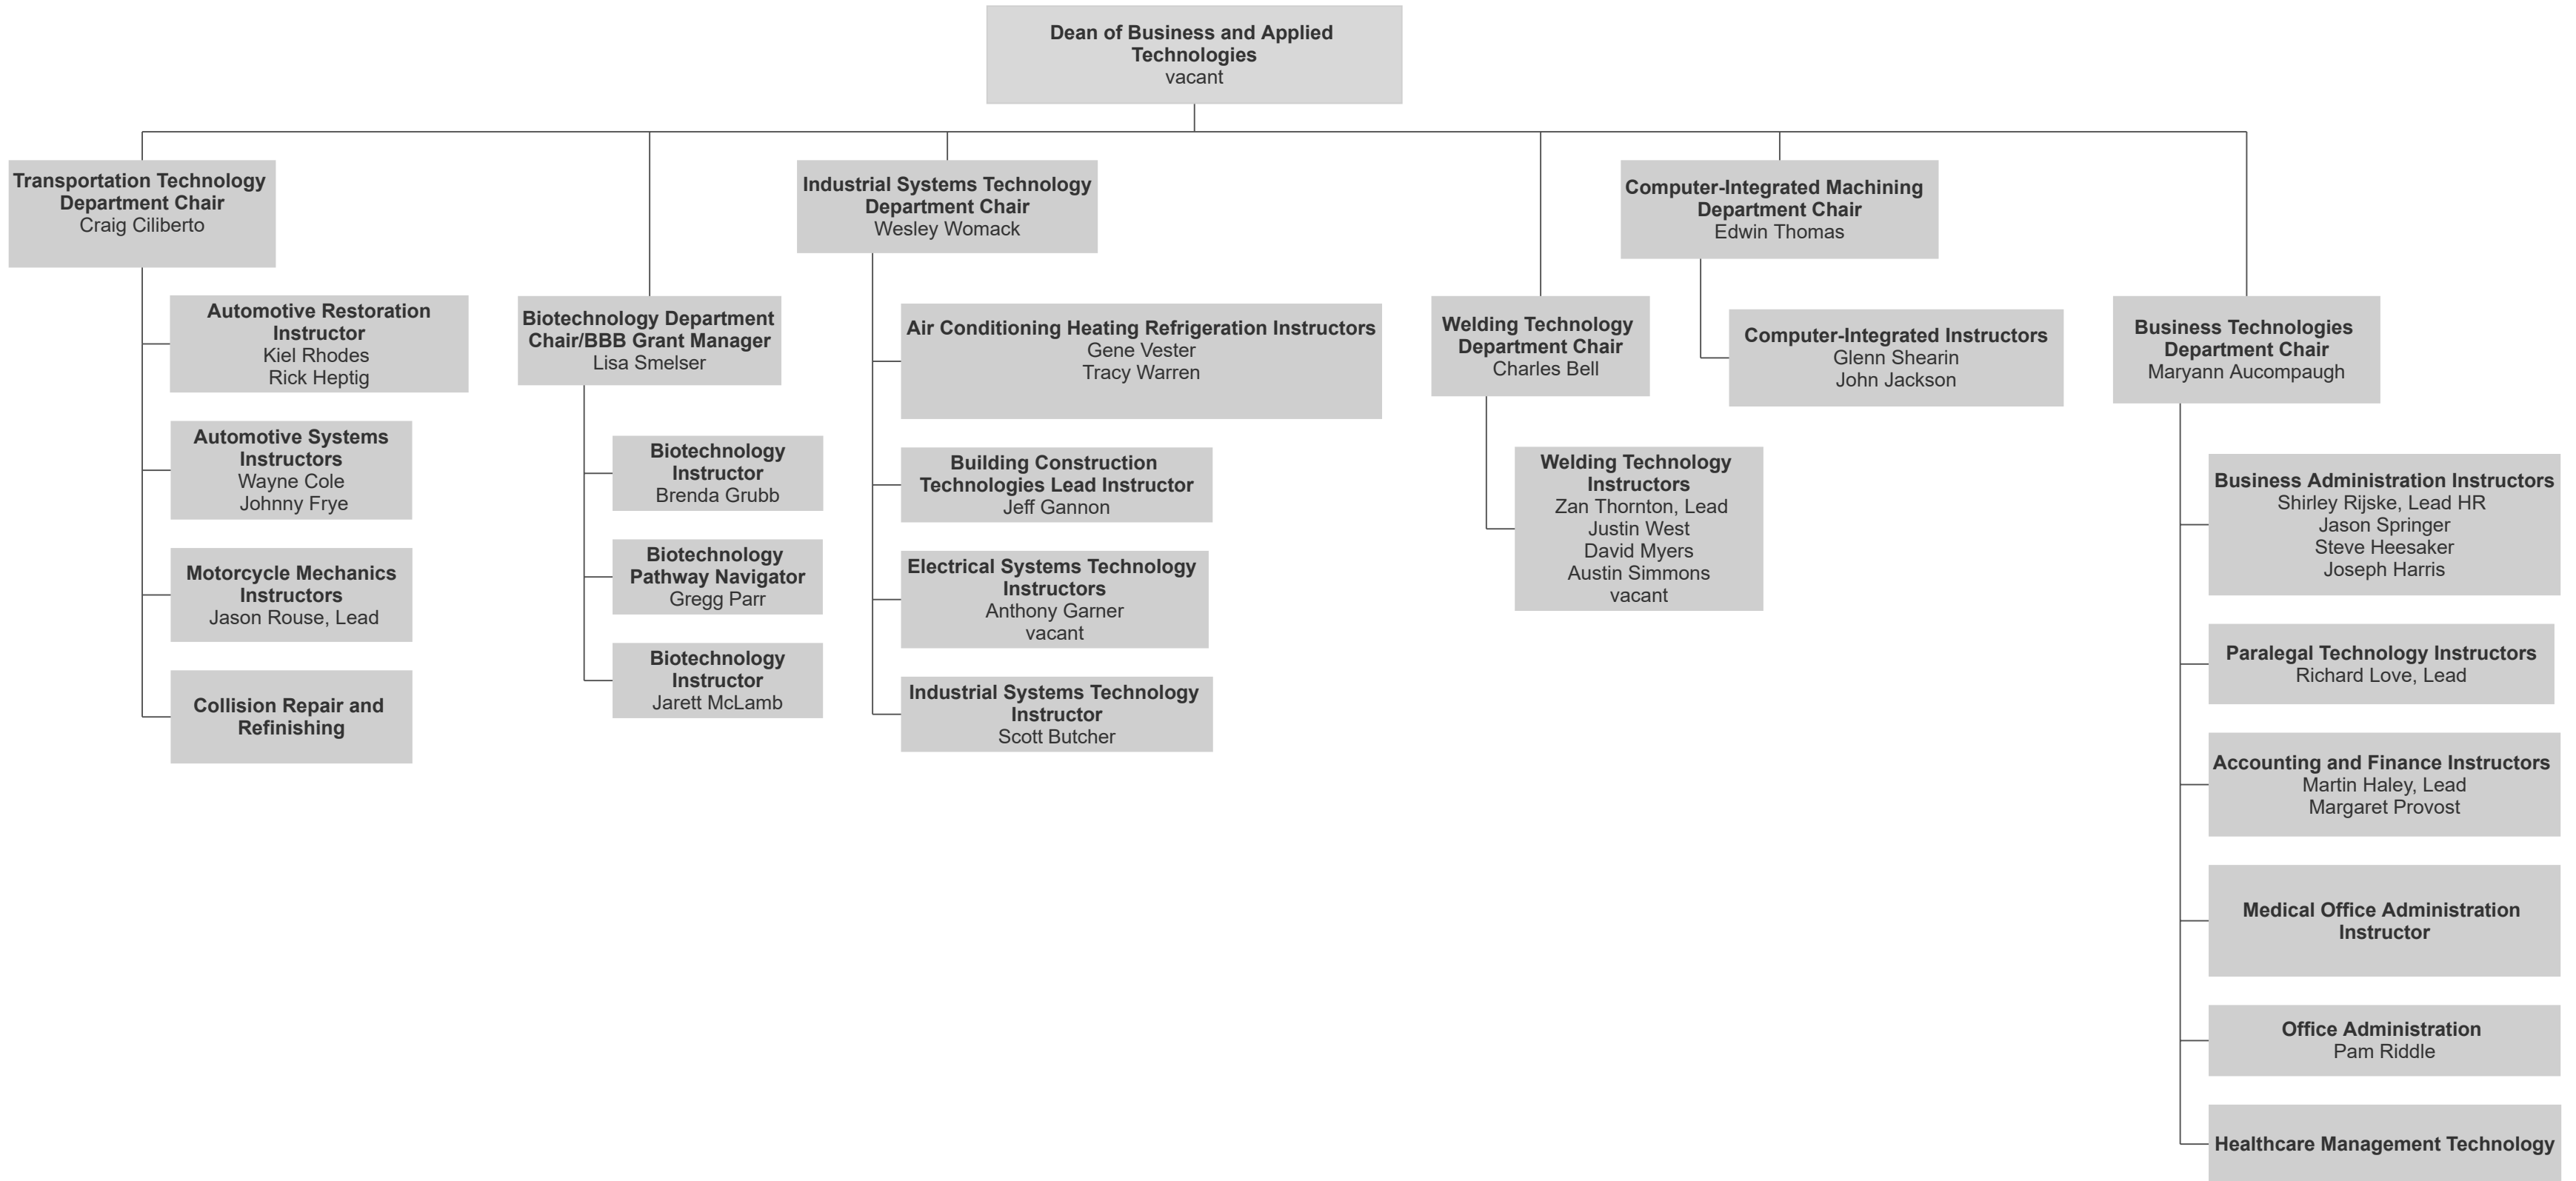

**Vice President/Chief Academic Officer**  
Dr. Kristi Short

**Program Auditor & Assistant  
to VP/CAO**  
Robin Walker

**Dean, Health Sciences &  
Professional Services**  
Denise Martin

**Dean, Arts & STEM**  
Cristy Holmes

**Executive Director,  
Secondary Partnerships**  
Sara Newcomb

**Dean, Business & Applied  
Technologies**  
vacant

**Dean, Career & Academic  
Engagement**  
Claudia Clayton

**Executive Director of the Center  
for Organizational Excellence**  
Deana St. Peter