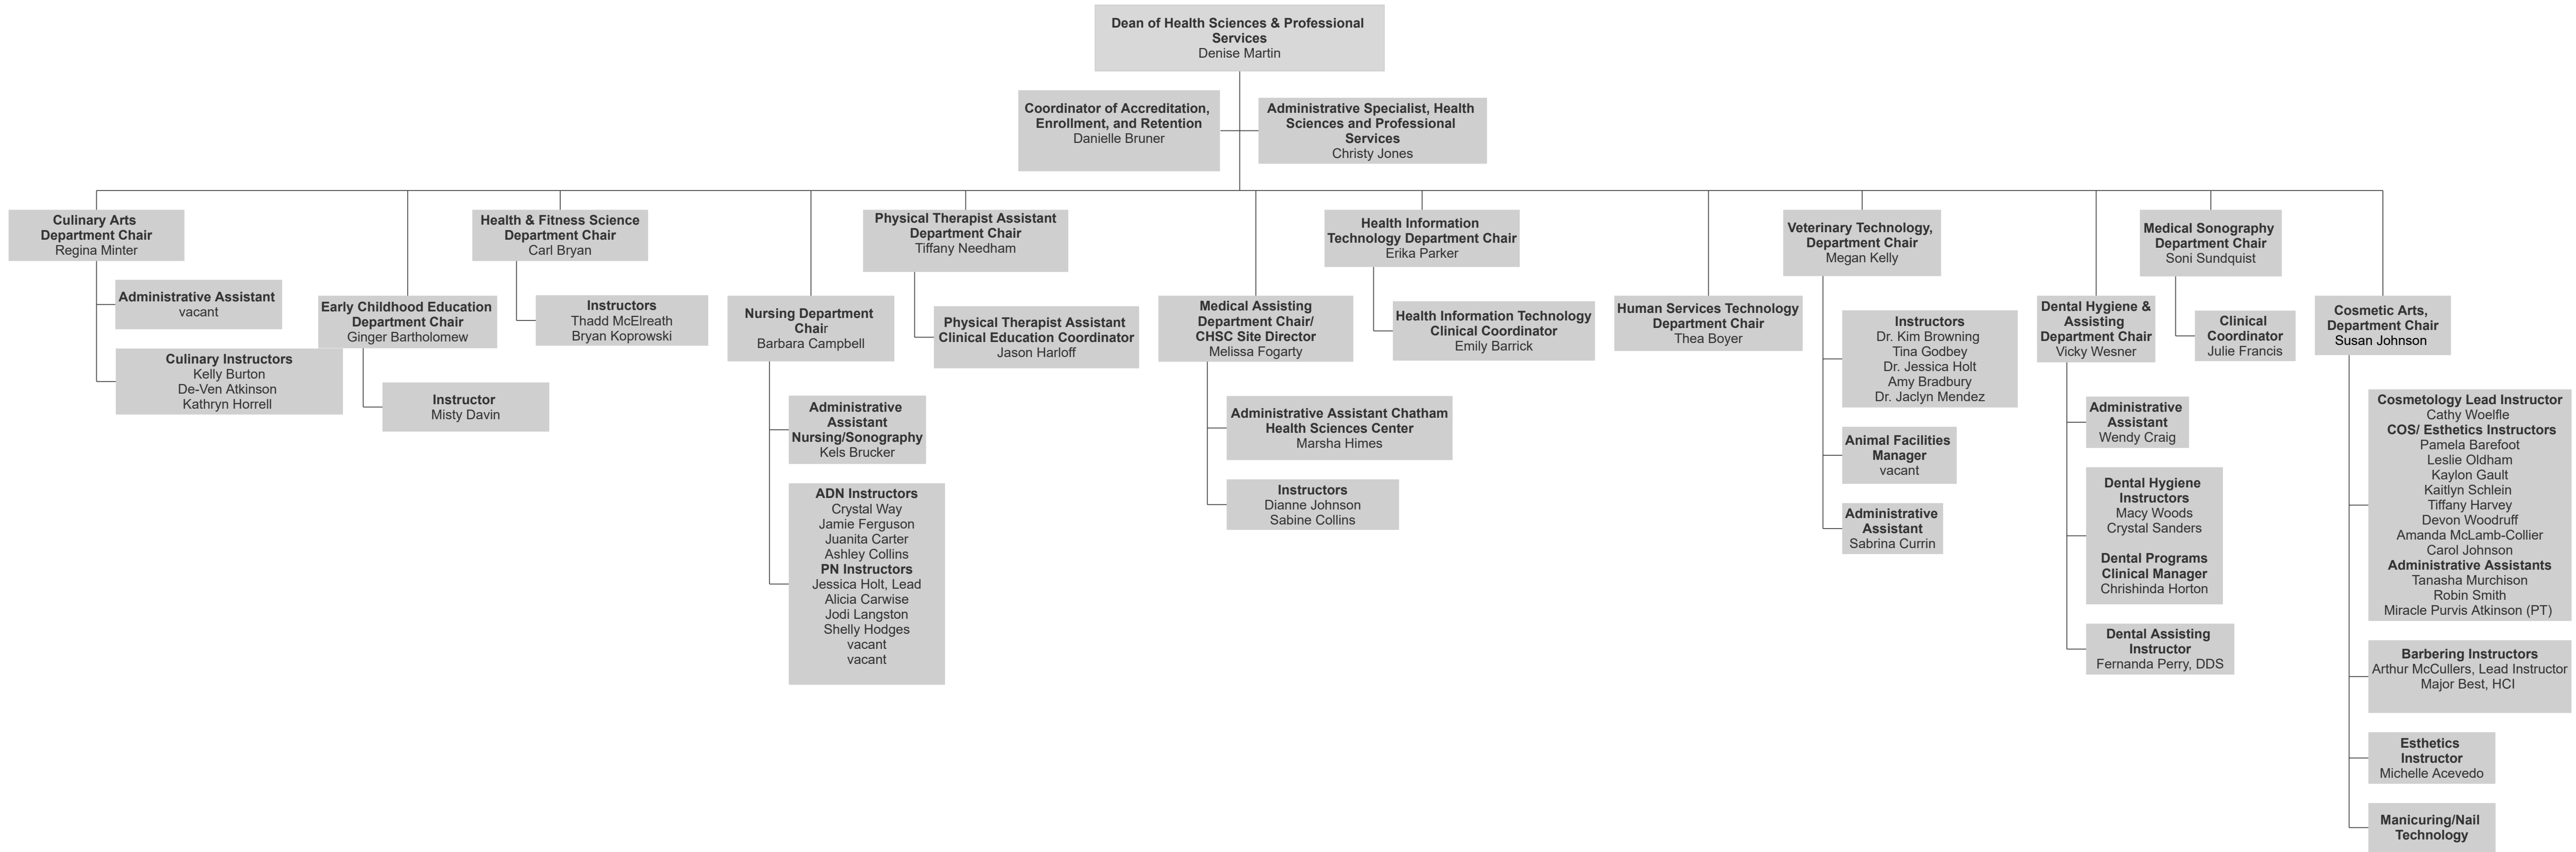

**Executive Director,  
Secondary Partnerships**  
Sara Newcomb

**Dean, Business & Applied  
Technologies**  
vacant

**Dean, Career & Academic  
Engagement**  
Claudia Clayton

**Executive Director of the Center  
for Organizational Excellence**  
Deana St. Peter