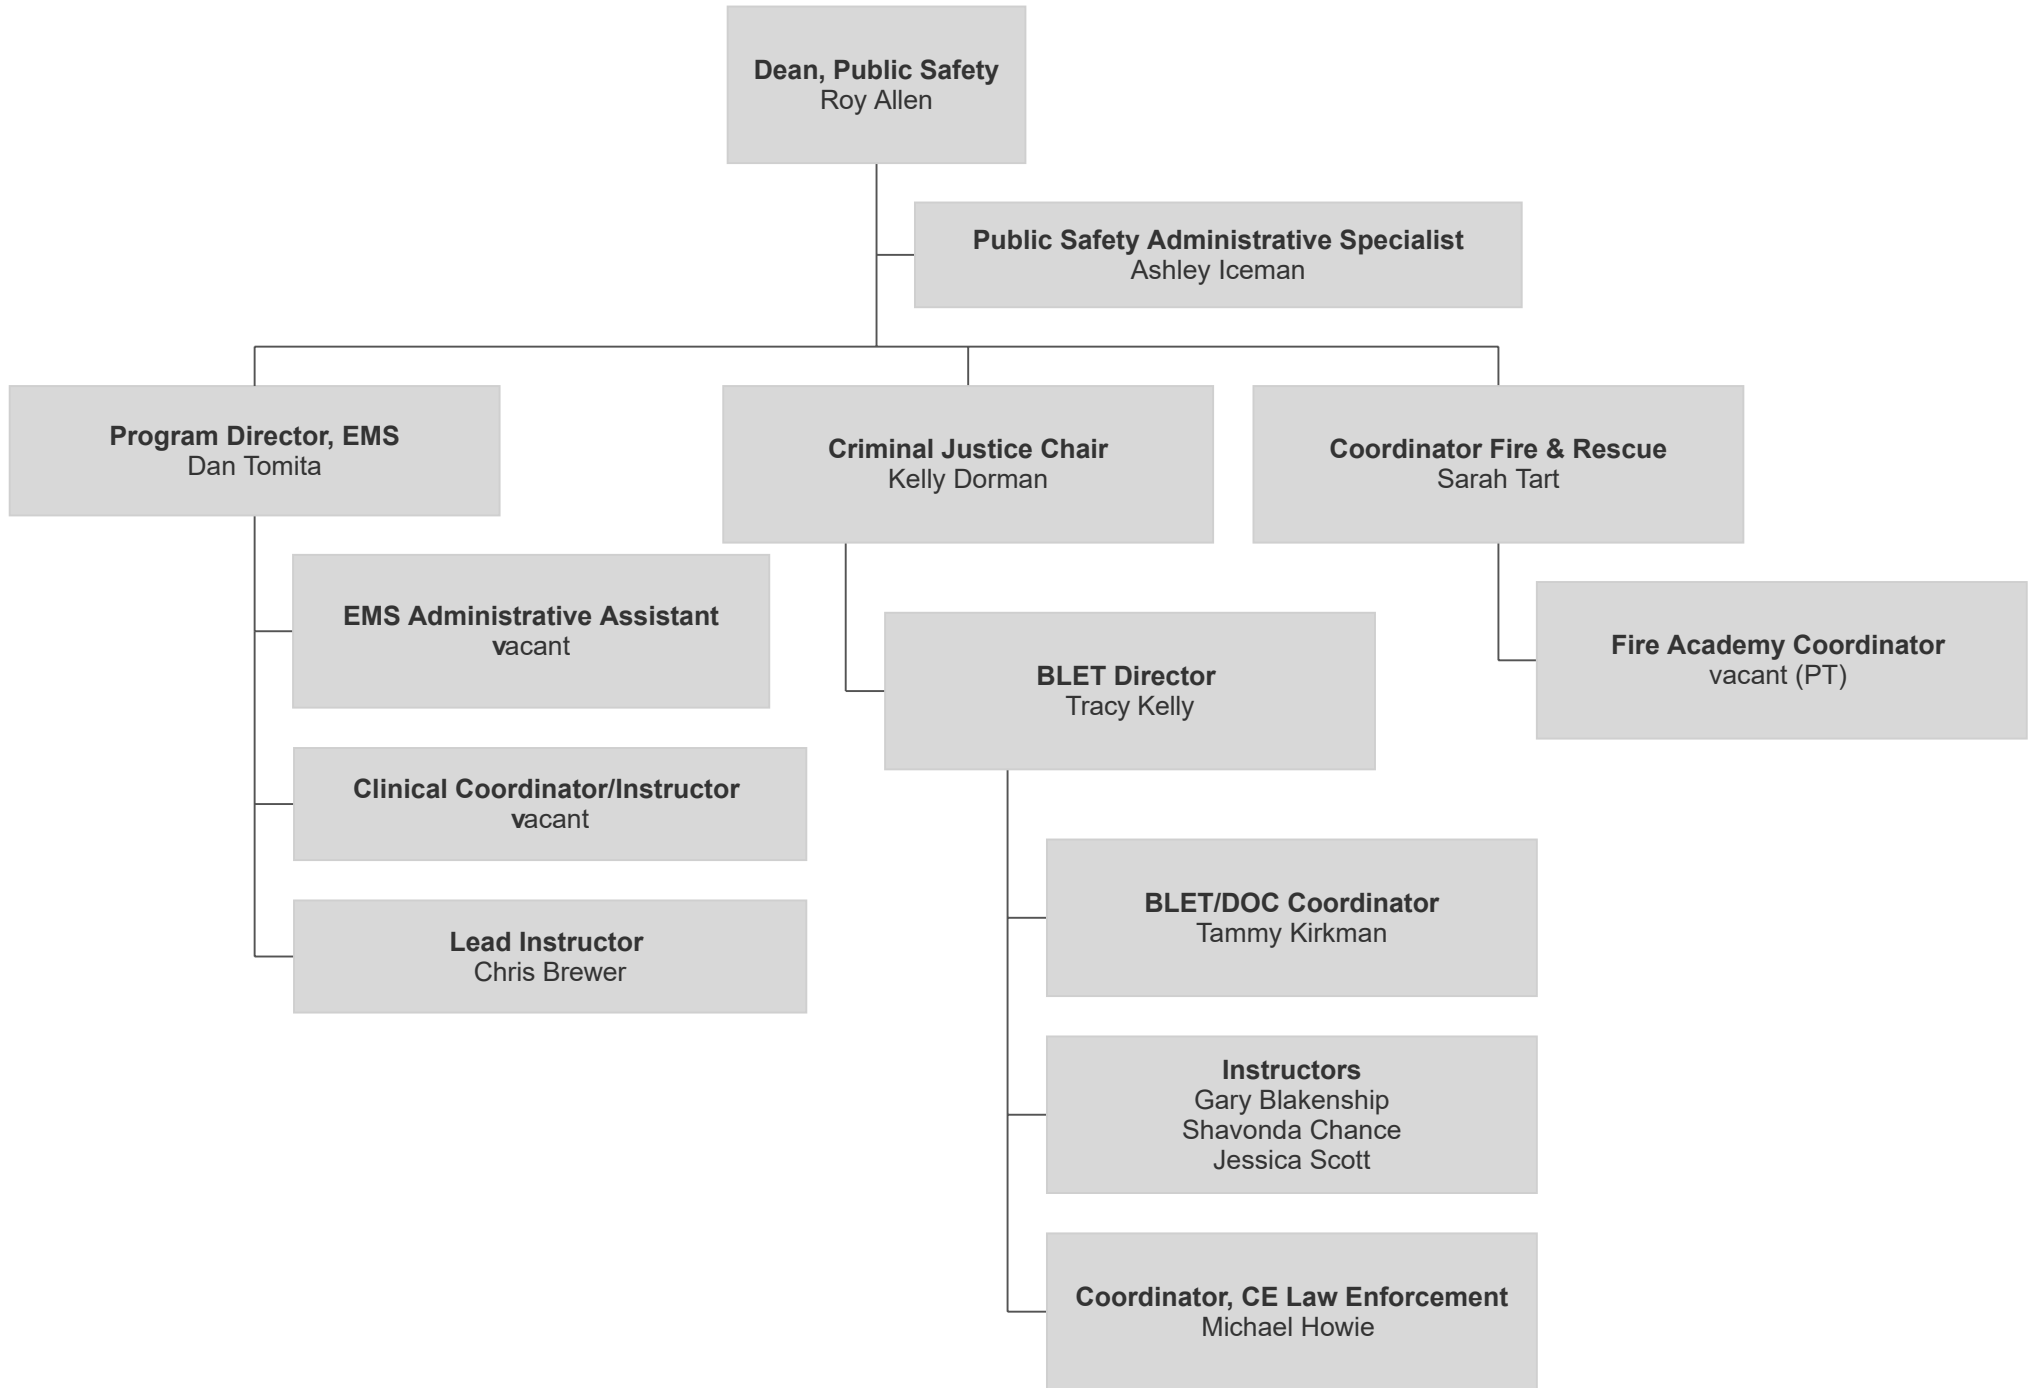

**Assistant Director of Student  
Onboarding and Success - Lee**  
vacant

**Associate  
Director of  
Student  
Onboarding and  
Success - Harnett**  
vacant

**Education Navigator**  
April Raines  
Janeya Wells  
Diana Brown  
Aaron Love  
**Student Onboarding  
and Success  
Specialist**  
Aspen Taylor

**Associate Director of  
Student Onboarding  
and Success -  
Chatham**  
Amy Gustavson

**Education Navigator**  
Jalen Cheek  
Ramona Jordan  
Kimberly Brzozwski  
Jonathan Silva

**Associate Vice President, Workforce  
Development & Continuing Education**  
Felicia Crittenden